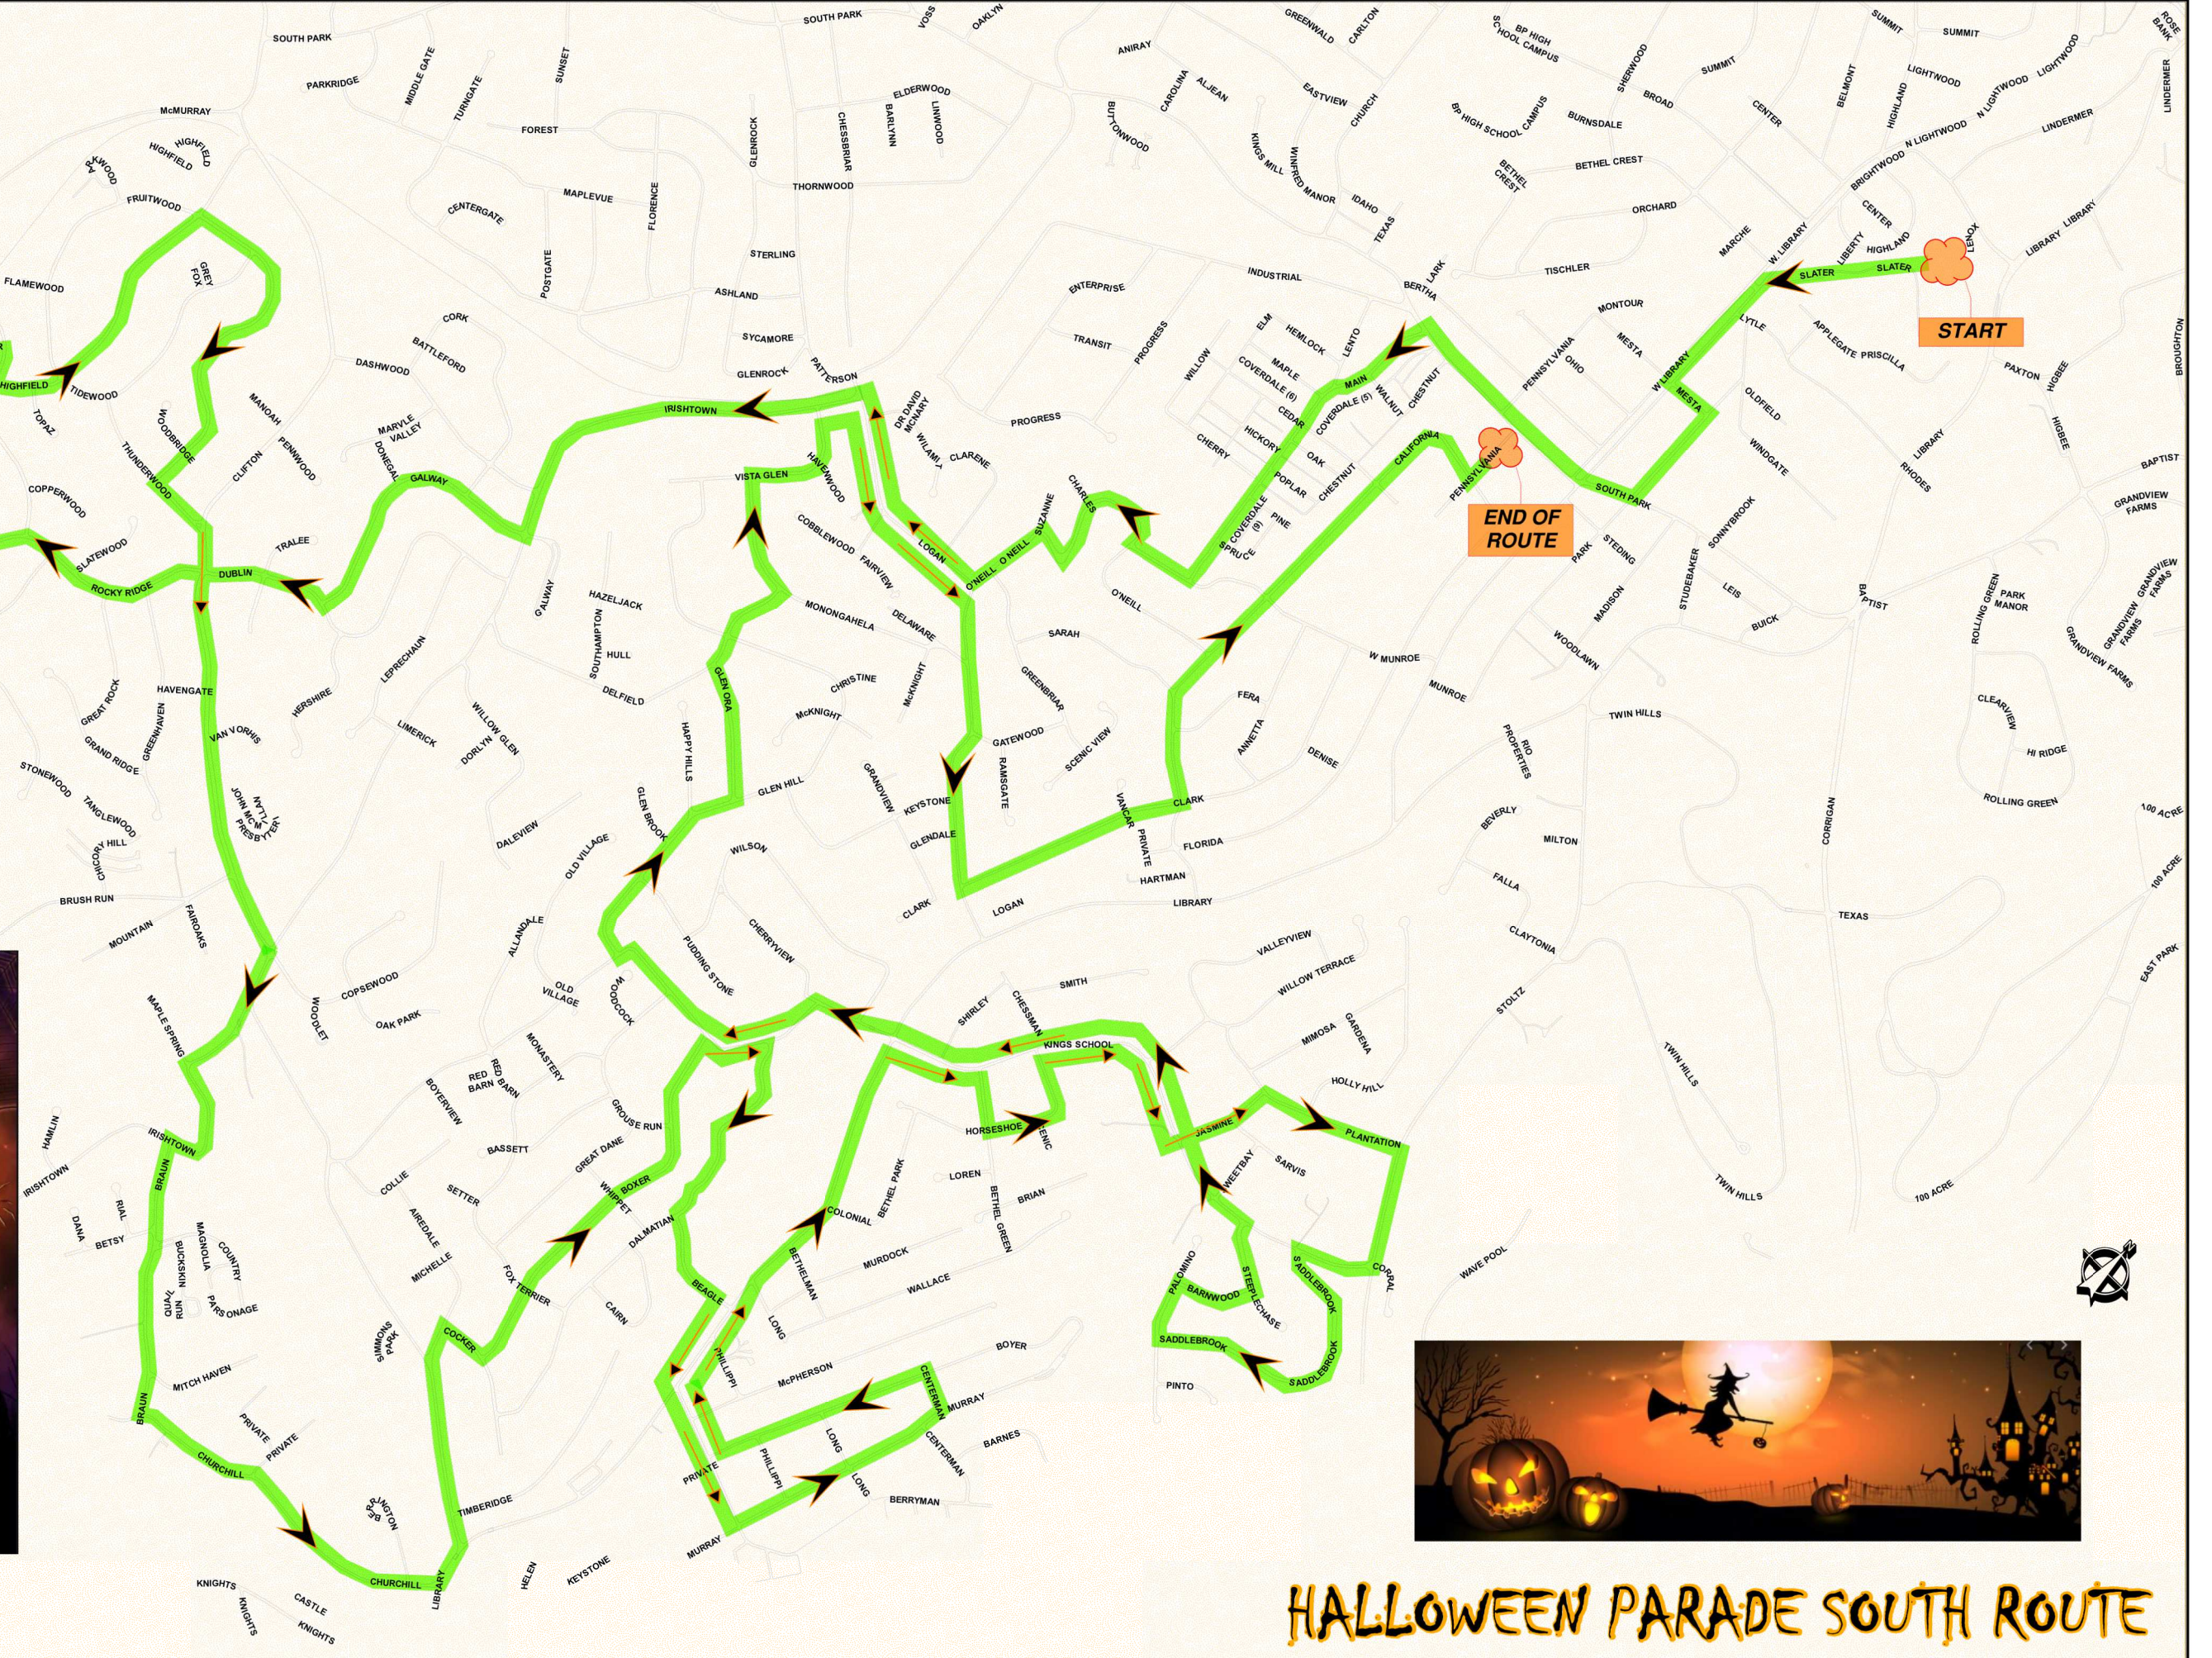

SCARY
CONSTRUCTION
VEHICLES

HALLOWEEN PARADE SOUTH ROUTE